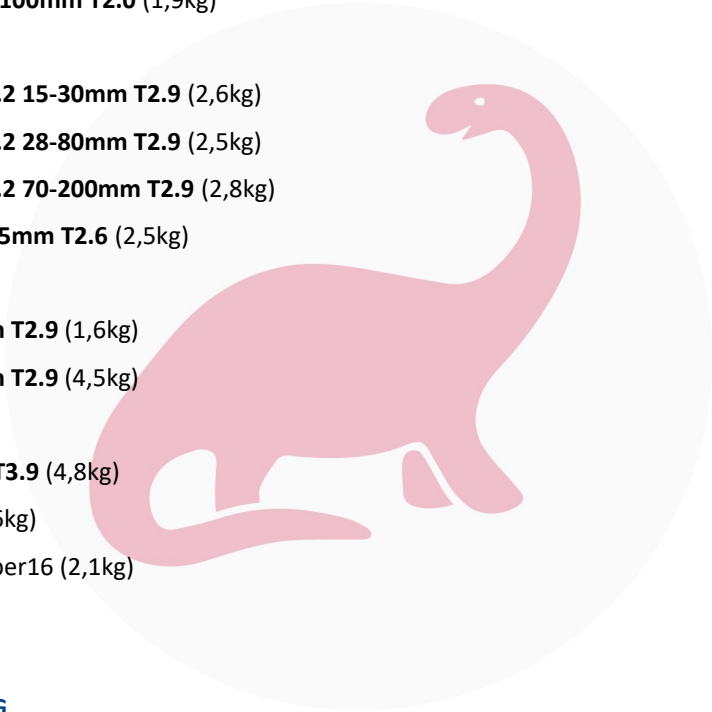

Zooms PL

Fujinon Cabrio 19-90mm T2.9 (2,7kg)	250,00 €
Angenieux Optimo Style 16-40mm T2.8 (1,9kg)	160,00 €
Angenieux Optimo Style 30-76mm T2.8 (1,9kg)	160,00 €
Angenieux 17-102mm HR T2.9 (7x17HR) (8,5kg)	150,00 €
Laowa Ooom 25-100mm T2.9	80,00 €
Laowa 1.33x Rear Anamorphic Adapter PL	25,00 €
Laowa 1.4x Full Frame Expander	25,00 €
Sigma PL Cine Zoom 18-35mm T2.0 (1,5kg)	70,00 €
Sigma PL Cine Zoom 50-100mm T2.0 (1,9kg)	70,00 €
Zeiss Compact Zoom CZ.2 15-30mm T2.9 (2,6kg)	180,00 €
Zeiss Compact Zoom CZ.2 28-80mm T2.9 (2,5kg)	150,00 €
Zeiss Compact Zoom CZ.2 70-200mm T2.9 (2,8kg)	150,00 €
Zeiss ARRI LWZ.2 15.5-45mm T2.6 (2,5kg)	150,00 €
RED Pro Zoom 17-50mm T2.9 (1,6kg)	50,00 €
RED Pro Zoom 18-85mm T2.9 (4,5kg)	70,00 €
Cooke 25-250mm MkII T3.9 (4,8kg)	100,00 €
Lomo 20-120mm T3.4 (6kg)	100,00 €
Canon 7-63mm T2.6 Super16 (2,1kg)	60,00 €

MONITORING & RECORDING

Sucher

Zacuto Kameleon EVF Pro (OLED, 1920x1080, HDMI/3G-SDI, Speisung über D-Tap)	50,00 €
Alphatron EVF Retina (960x640, HDMI/3G-SDI inkl. Akkuset)	20,00 €
Blackmagic URSA Viewfinder OLED	30,00 €
RED Bomb Viewfinder für RED Epic + Halterung	35,00 €
Zacuto Z-Finder PRO 2,5x (Displaylupe für 3,2" Displays – z.B. Canon 5D MkIII)	5,00 €

Kontrollmonitore

5" SmallHD 503 Ultrabright (1920x1080, HDMI/3G-SDI In&Out, 2.200 nits)	60,00 €
5" SmallHD 502 Bright (1920x1080, HDMI/3G-SDI In&Out, 1.000 nits)	40,00 €